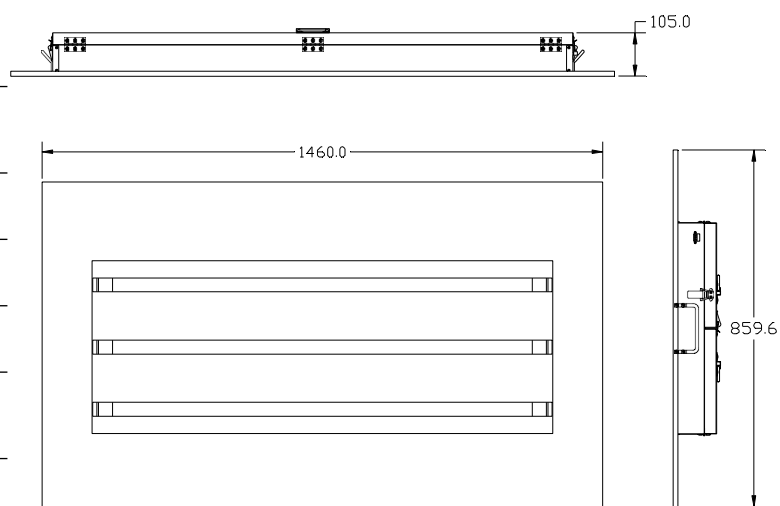

Specification

Housing	High Quality white powder coated with aluminum body
Cover	Clear glass
Voltage	220V
Installation	Recessed with top access
Ambient temperature	0°C~40°C · Humidity>90%
Note	■ For T8 4ft LED tubes *3 - Specification of LED tubes will be offered separately