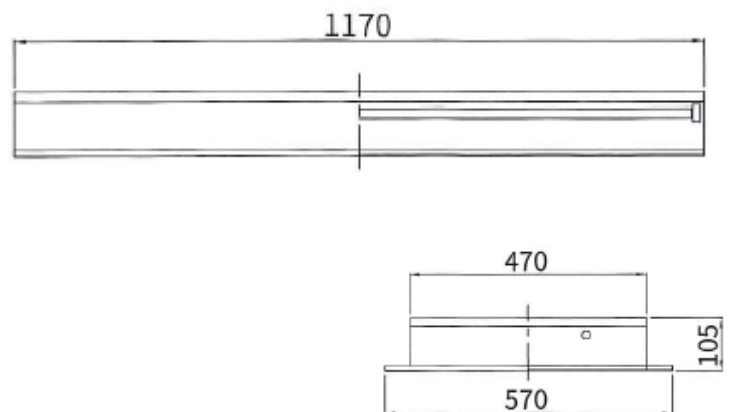

Specification

Housing	High quality white powder coated with aluminum body
Cover	Clear PMMA
Voltage	110~220V
Installation	T-Bar with top access
Ambient temperature	0°C~40°C · Humidity>90%
Note	For T5 4ft LED tubes Specification of LED tubes will be offered separately