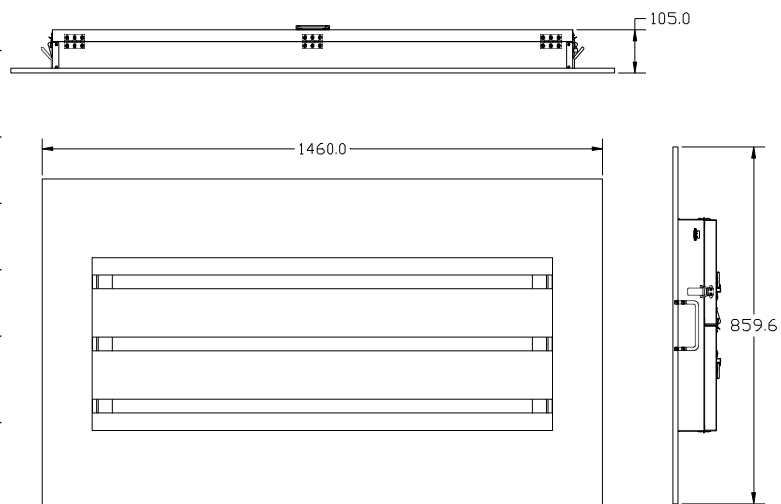

Specification

Housing	High Quality white powder coated with aluminum body
Cover	Clear glass
Voltage	220V
Installation	Recessed with top access
Ambient temperature	0°C~40°C · Humidity>90%
Note	■ For T8 4ft LED tubes *3 - Specification of LED tubes will be offered separately