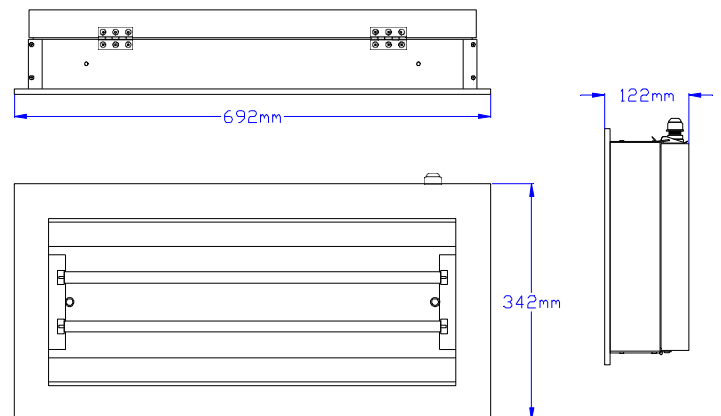

ITEM	BEST MATCH LED TYPE	SIZE OF LUMINAIRE
BEST-R1001	T8 2ft LED tubes*2	L 692mm W 342mm H 122mm